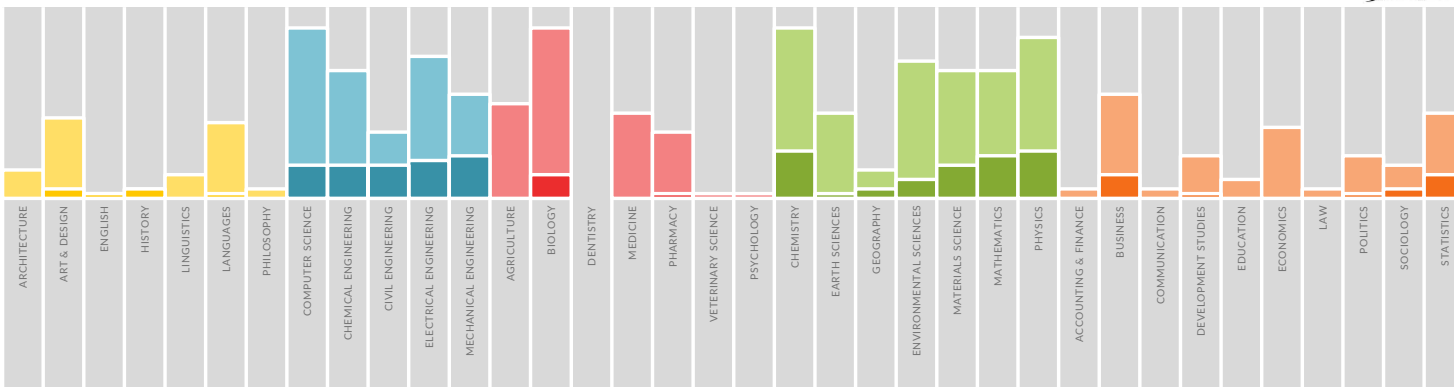

INDIA

ARTS & HUMANITIES

Architecture / Built Environment

1. 1 Indian Institute of Technology Madras (IITM)
2. 2 Indian Institute of Technology Kharagpur (IITKGP)
3. 3 Indian Institute of Science
4. 4 Indian Institute of Technology Guwahati (IITG)
5. 5 Indian Institute of Technology Roorkee (IITR)

Art & Design

1. 1 Shanmugha Arts Science Technology and Research Academy (SASTRA) [51-100]
2. 2 Indian Institute of Technology Bombay (IITB) [51-100]
3. 3 National Institute of Design, India
4. 4 Indian Institute of Technology Madras (IITM)
5. 5 Indian Institute of Science

English Language & Literature

1. 1 University of Hyderabad [201-250]
2. 2 University of Delhi
3. 3 Jawaharlal Nehru University
4. 4 University of Calcutta
5. 5 Jadavpur University

History

1. 1 Jawaharlal Nehru University [151-200]
2. 2 University of Delhi [151-200]
3. 3 University of Calcutta
4. 4 University of Hyderabad
5. 5 Jadavpur University

Linguistics

1. 1 Indian Institute of Technology Bombay (IITB)
2. 2 University of Hyderabad
3. 3 Jawaharlal Nehru University
4. 4 Indian Institute of Technology Guwahati (IITG)
5. 5 Jadavpur University

Modern Languages

1. 1 University of Delhi [201-250]
2. 2 Indian Institute of Technology Kharagpur (IITKGP)
3. 3 University of Calcutta
4. 4 Jawaharlal Nehru University
5. 5 Indian Institute of Technology Kanpur (IITK)

Philosophy

1. 1 Annamalai University
2. 2 University of Delhi
3. 3 Jawaharlal Nehru University
4. 4 University of Calcutta
5. 5 Banaras Hindu University

ENGINEERING & TECHNOLOGY

Computer Science & Information Systems

1. 1 Indian Institute of Technology Delhi (IITD) [51-100]
2. 2 Indian Institute of Technology Bombay (IITB) [51-100]
3. 3 Indian Institute of Technology Kanpur (IITK) [101-150]
4. 4 Indian Institute of Technology Madras (IITM) [101-150]
5. 5 Indian Institute of Technology Kharagpur (IITKGP) [151-200]

Engineering - Chemical

1. 1 Indian Institute of Technology Bombay (IITB) [51-100]
2. 2 Indian Institute of Technology Delhi (IITD) [51-100]
3. 3 Indian Institute of Technology Madras (IITM) [101-150]
4. 4 Indian Institute of Science [101-150]
5. 5 Indian Institute of Technology Kharagpur (IITKGP) [101-150]

Engineering - Electrical & Electronic

1. 1 Indian Institute of Technology Delhi (IITD) [51-100]
2. 2 Indian Institute of Technology Bombay (IITB) [51-100]
3. 3 Indian Institute of Technology Madras (IITM) [51-100]
4. 4 Indian Institute of Science [51-100]
5. 5 Indian Institute of Technology Kharagpur (IITKGP) [101-150]

Engineering - Civil & Structural

1. 1 Indian Institute of Technology Delhi (IITD) [51-100]
2. 2 Indian Institute of Technology Bombay (IITB) [51-100]
3. 3 Indian Institute of Technology Madras (IITM) [51-100]
4. 4 Indian Institute of Technology Kharagpur (IITKGP) [51-100]
5. 5 Indian Institute of Technology Kanpur (IITK) [101-150]